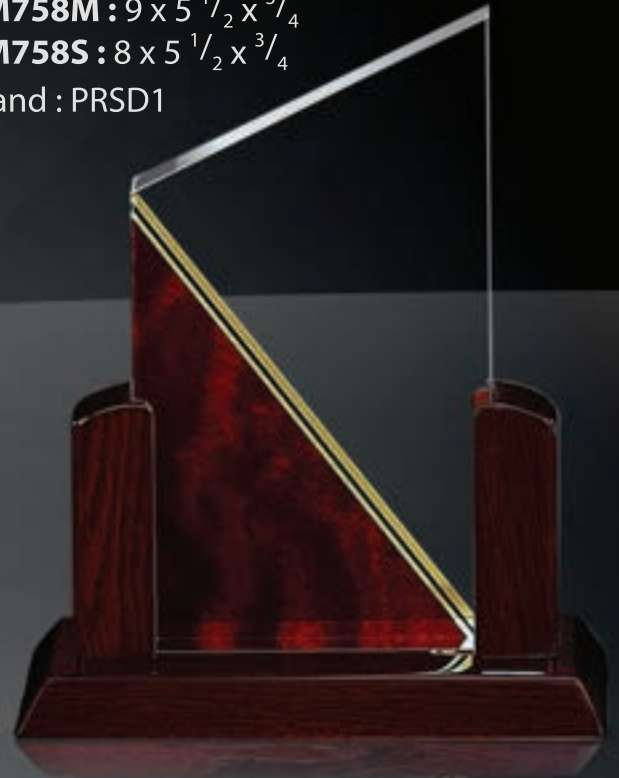

Measurements Do Not Include Base

Elegant Summit Awards

With Piano Finished Rosewood Stand

PRESTIGE

SB758
(Blue)

SB758L : 10 x 5 1/2 x 3/4

SB758M : 9 x 5 1/2 x 3/4

SB758S : 8 x 5 1/2 x 3/4

Stand : PRSD1

SM758
(Maroon)

SM758L : 10 x 5 1/2 x 3/4

SM758M : 9 x 5 1/2 x 3/4

SM758S : 8 x 5 1/2 x 3/4

Stand : PRSD1

Rising Star Awards

w/Piano Finish Rosewood Stand

SB757
(Blue)

SB757L : 10 x 5 1/2 x 3/4

SB757M : 9 x 5 1/2 x 3/4

SB757S : 8 x 5 1/2 x 3/4

Stand : PRSD1

SM757
(Maroon)

SM757L : 10 x 5 1/2 x 3/4

SM757M : 9 x 5 1/2 x 3/4